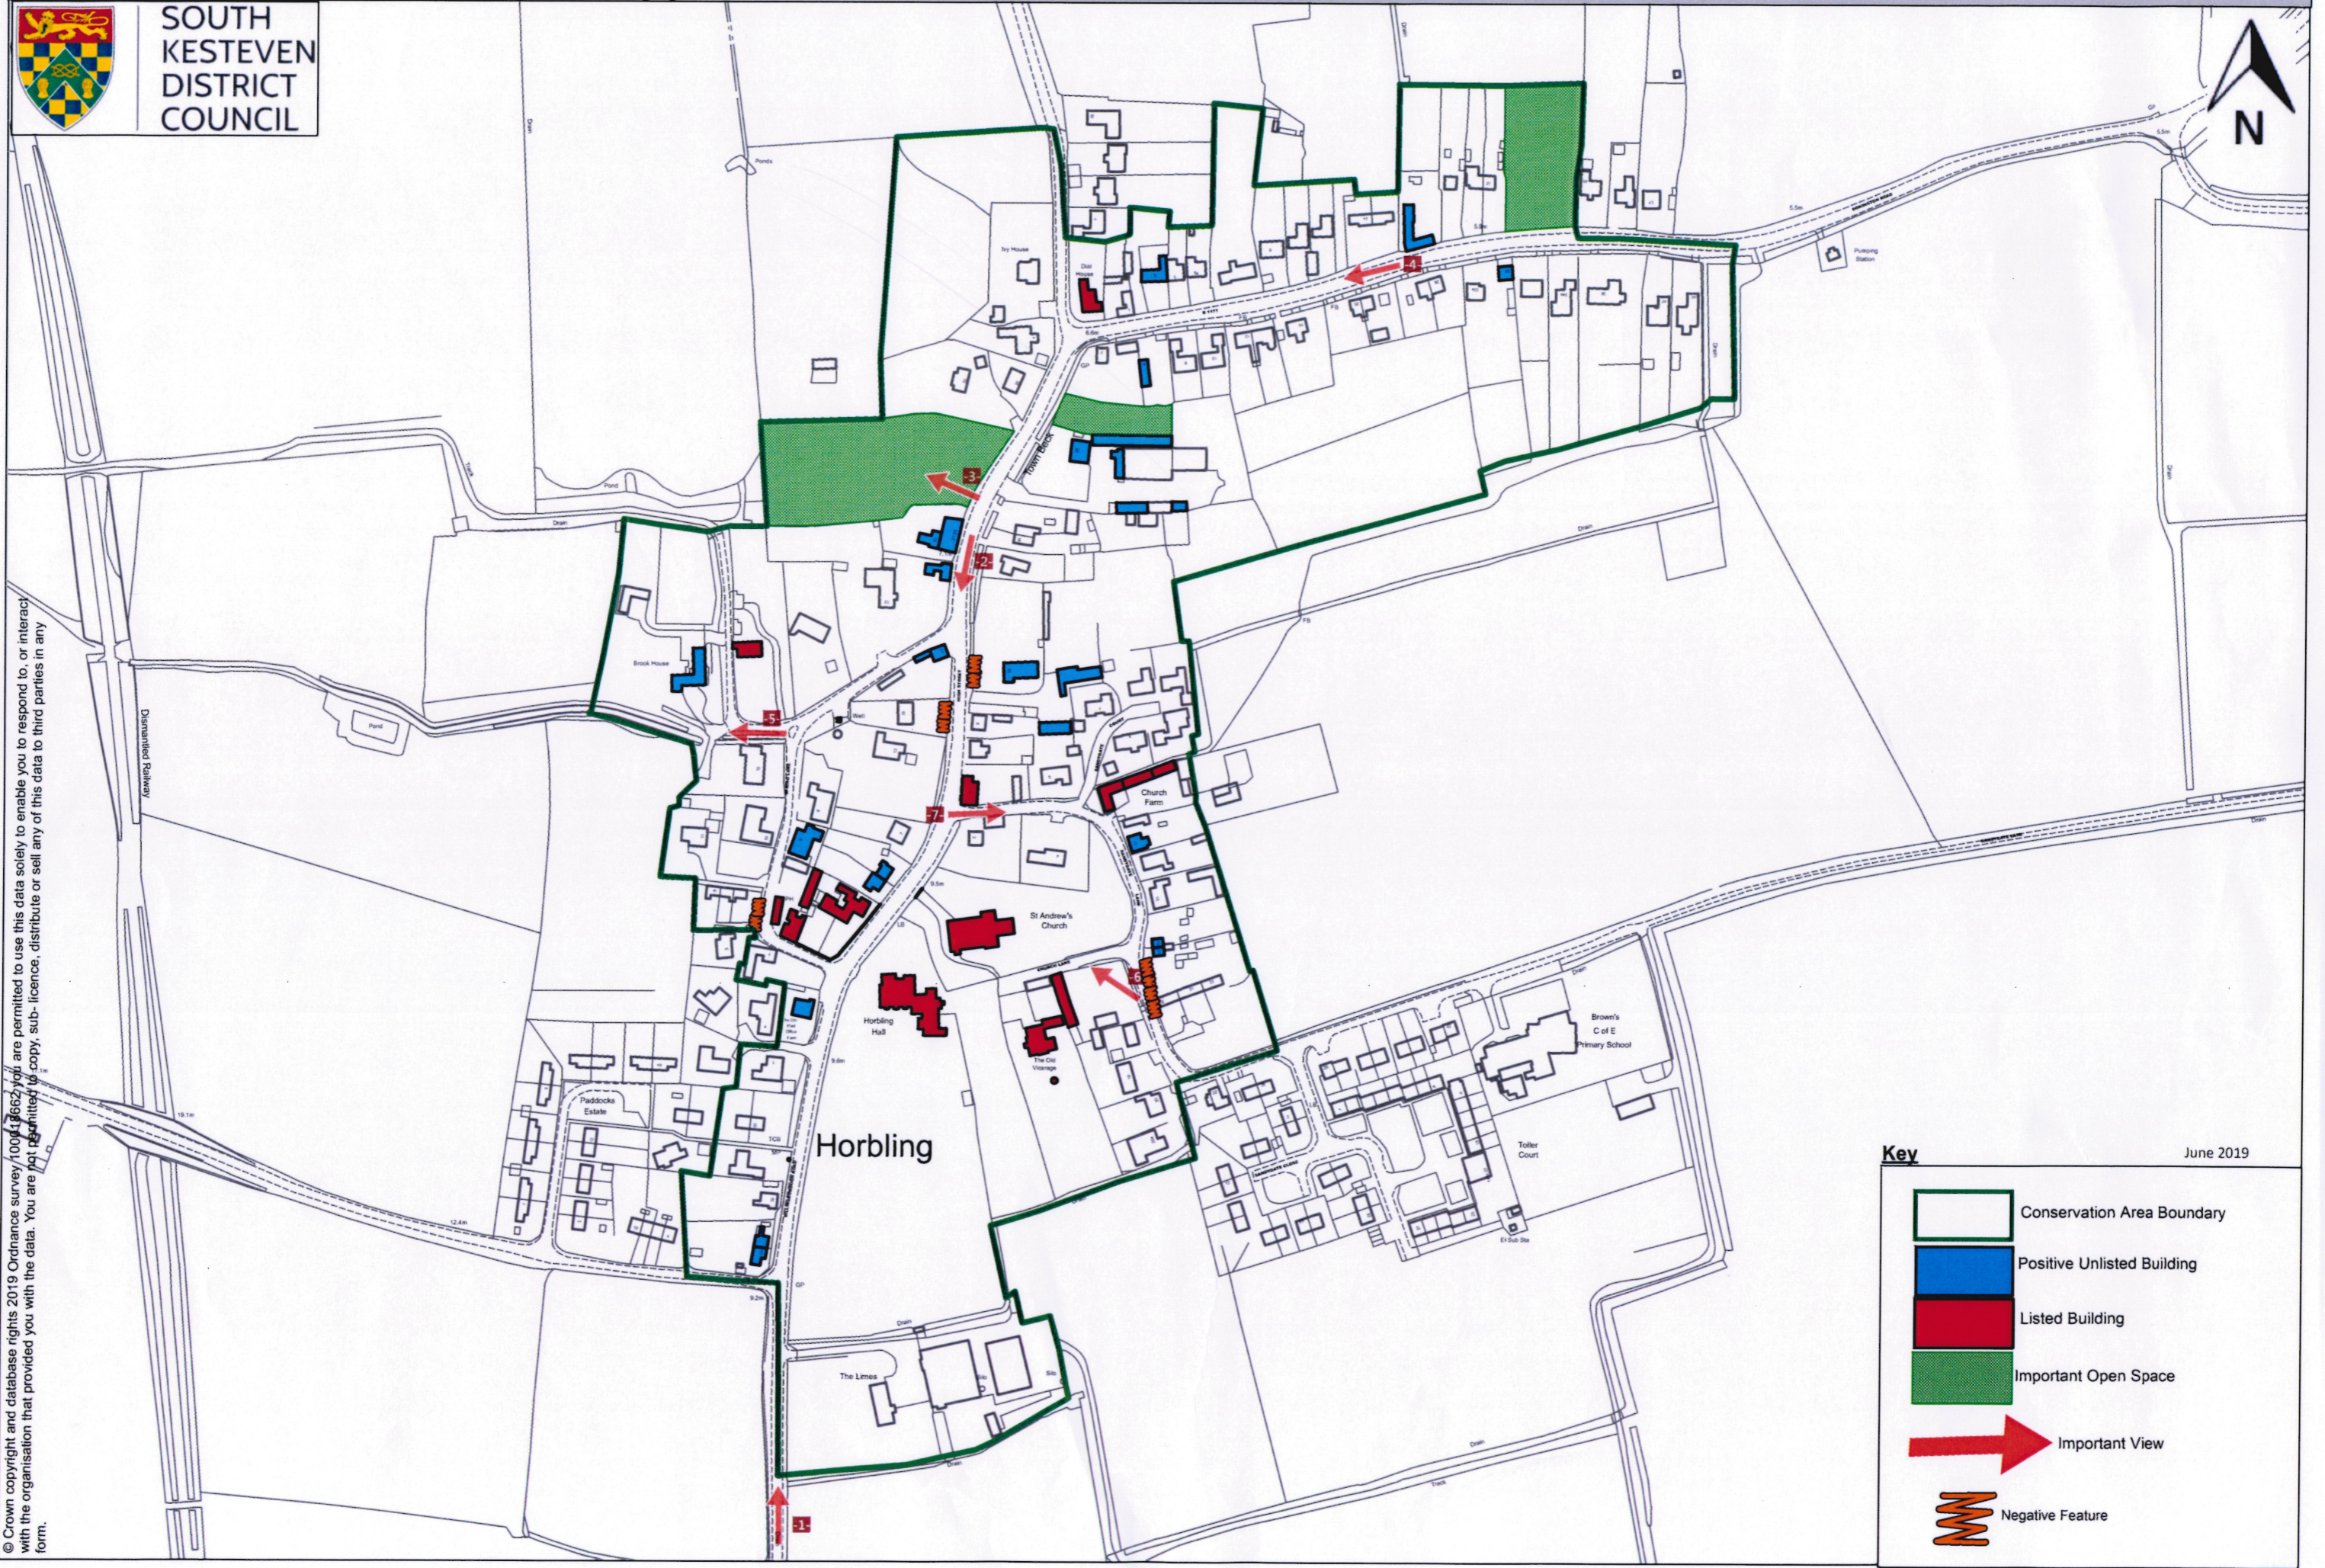

Horbling Conservation Area Appraisal

SOUTH
KESTEVEN
DISTRICT
COUNCIL

© Crown copyright and database rights 2019 Ordnance survey 100013662 you are permitted to use this data solely to enable you to respond to, or interact with the organisation that provided you with the data. You are not permitted to copy, sub-licence, distribute or sell any of this data to third parties in any form.

Key

June 2019

- Conservation Area Boundary
- Positive Unlisted Building
- Listed Building
- Important Open Space
- Important View
- Negative Feature